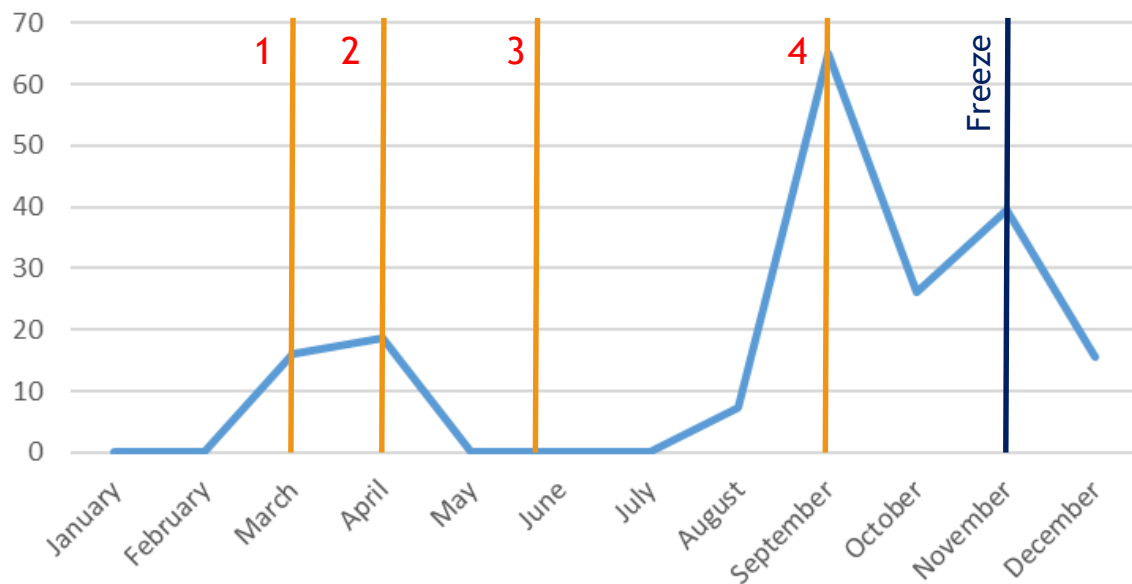

Citrus Rust Mite

Phyllocoptruta oleivora

1. Horticulture Oil
2. Oil + Movento
3. Abamectin
4. Malathion

Citrus Rust Mite Population over time